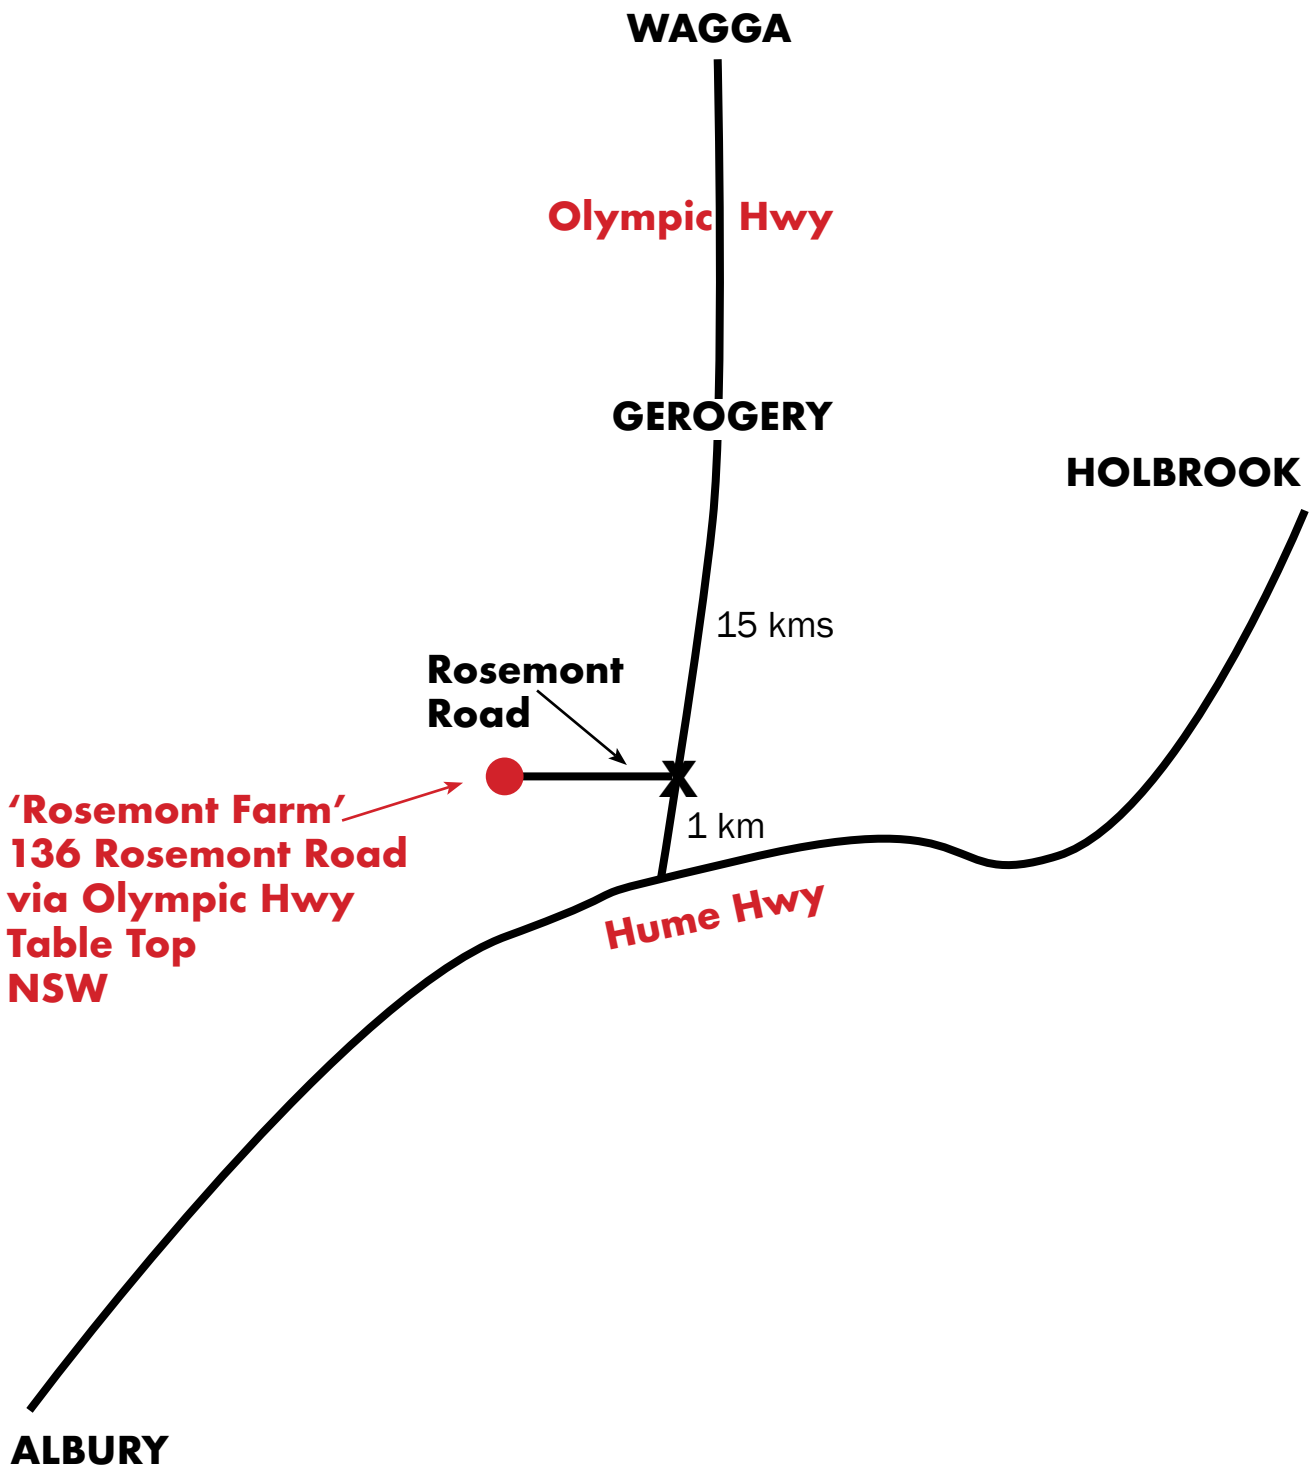

LOCATION MAP

Stud Sire - Le Martres Black Mead M100 (Poll)

Designed & Printed by Graphipress 02 6041 1466

LE MARTRES
POLL LIMOUSIN STUD BEEF