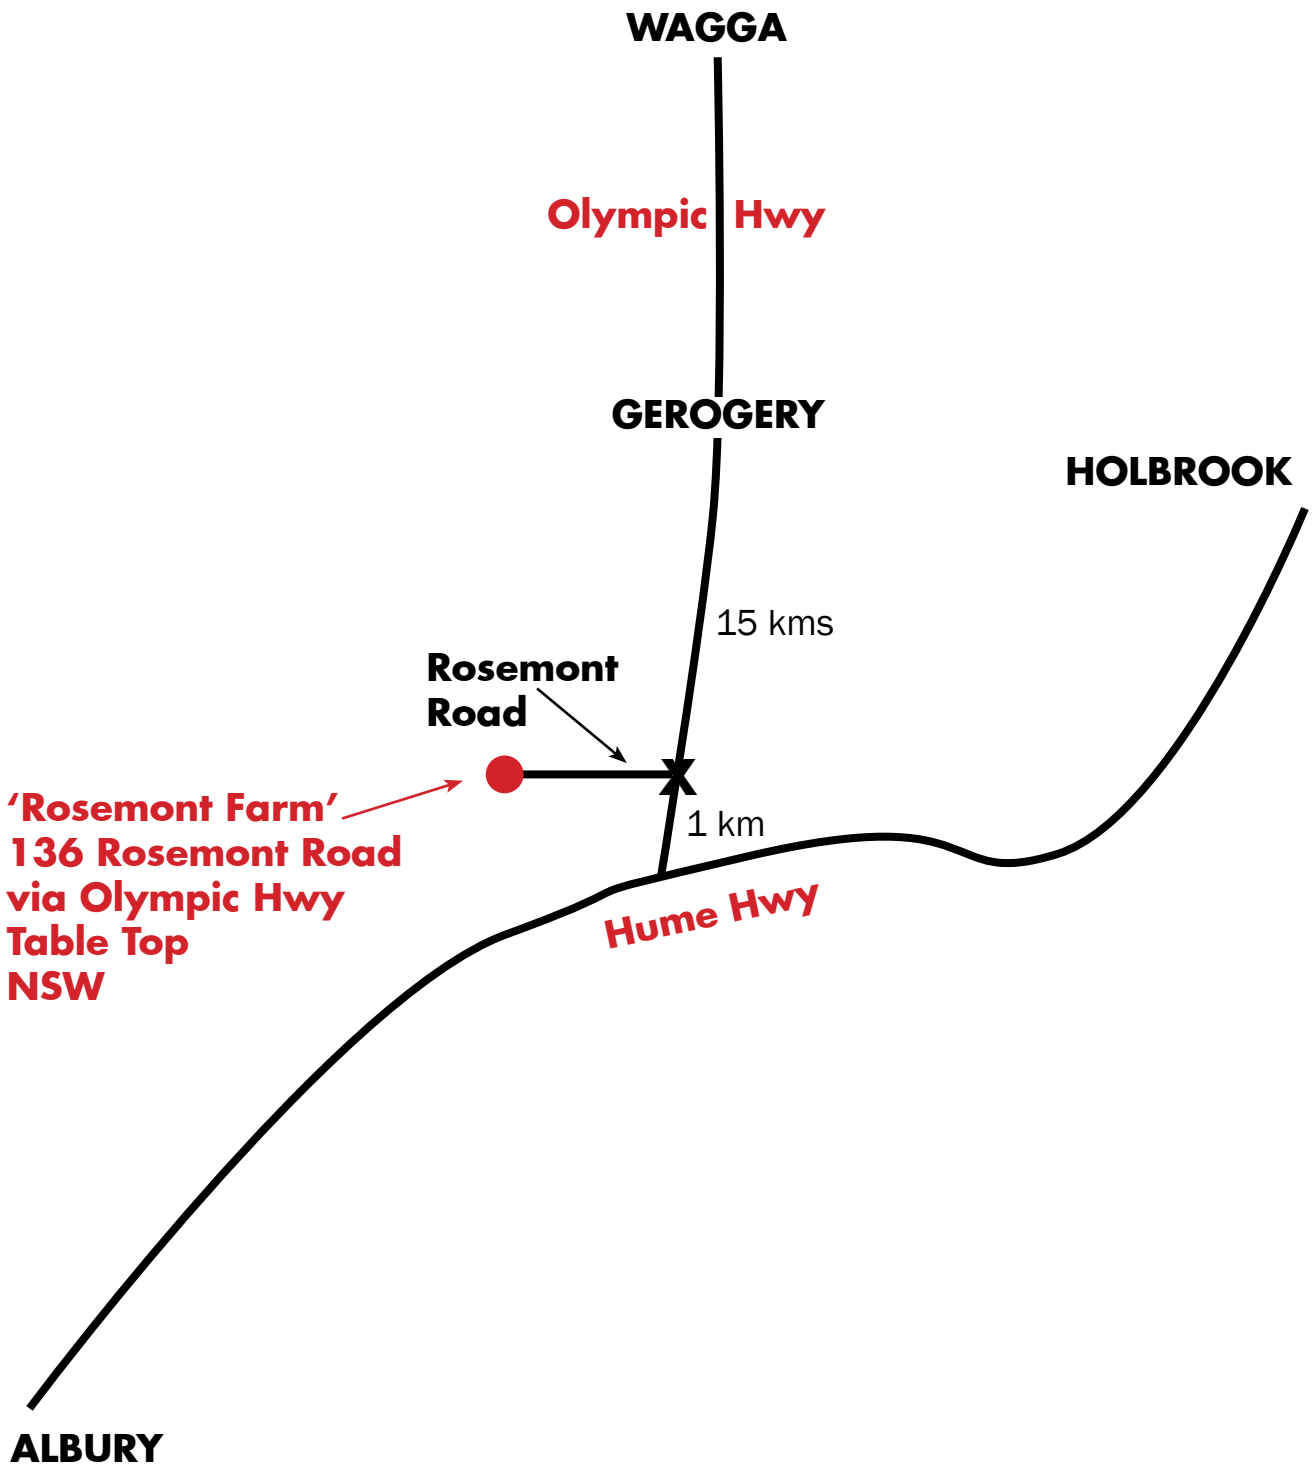

# LOCATION MAP

**Stud Sire - Le Martres Black Mead M100 (Poll)**

Designed & Printed by Graphipress 02 6041 1466

**LE MARTRES**  
BEEF