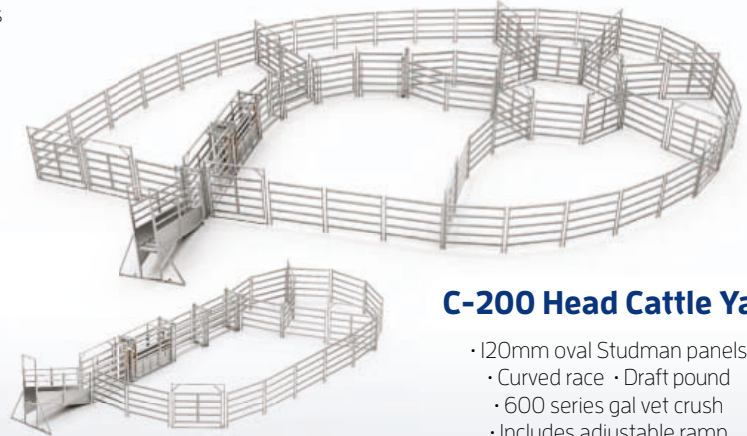

C-200 Head Cattle Yard

- 120mm oval Studman panels
- Curved race
- Draft pound
- 600 series gal vet crush
- Includes adjustable ramp
- Total area 398m²

C-50 Head Cattle Yard

- Yardsmen oval 71mm oval panels
- Includes adjustable ramp
- 600 series vet crush
- Total area 110m